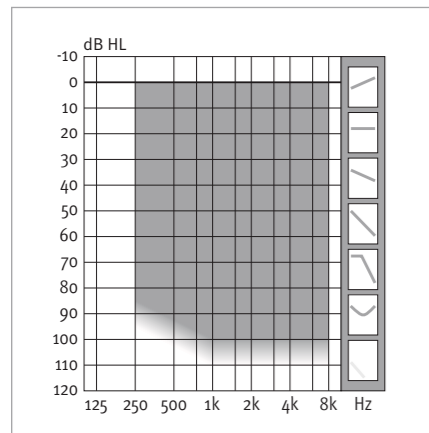

BTE Power

Hook

Custom Moulds

CIC/MIC

ITC

ITE

FITTING RANGE?

nEARcom
Supported by leaders in the industry